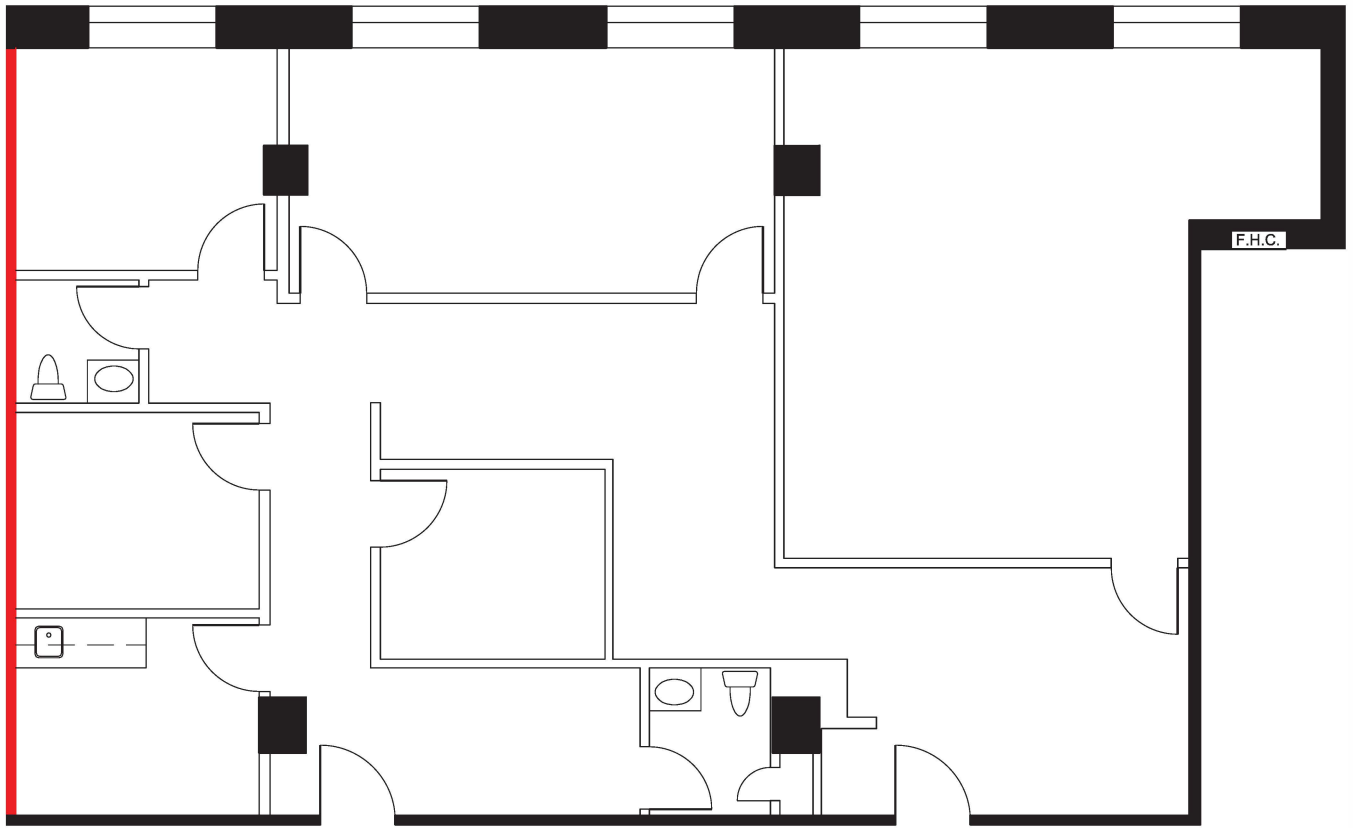

FLOOR PLAN

 DEMISING WALL

APPROXIMATE NORTH
© 2023 Space Database Inc. All Rights Reserved

PROJECT NAME
**140 OXFORD STREET EAST
LONDON, ONTARIO**

DRAWING NAME
SUITE 410
1,784 S.F.
AS PER ANSI/BOMA Z65.1 1996

SCALE
AS NOTED

DATE		
MARCH	10	2023

DRAWING NO.
M410