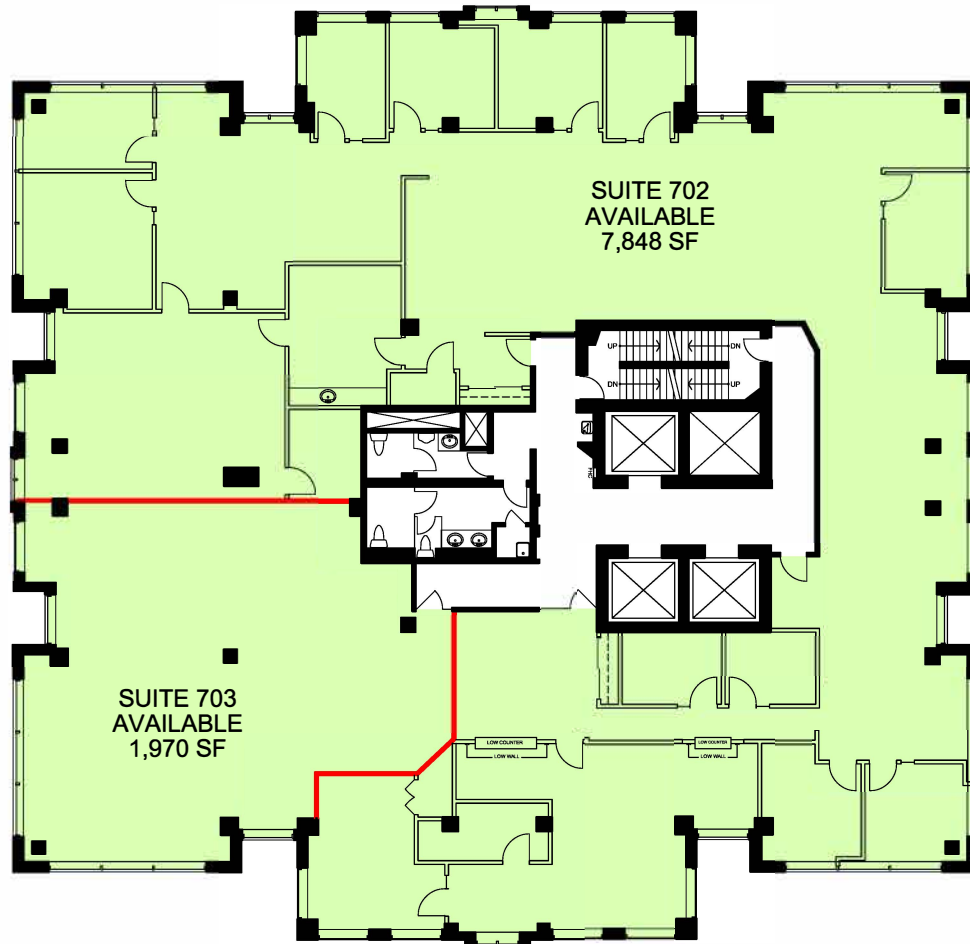

FLOOR PLAN

APPROXIMATE NORTH
 © 2026 Space Database Inc. All Rights Reserved

PROJECT NAME
Le Carrefour médical
 3030 boulevard le Carrefour
 Laval, Québec

DRAWING NAME
**SEVENTH FLOOR
 AVAILABILITIES**

SCALE
 AS NOTED

DATE			
MARCH	05	2026	

DRAWING NO.
 M7