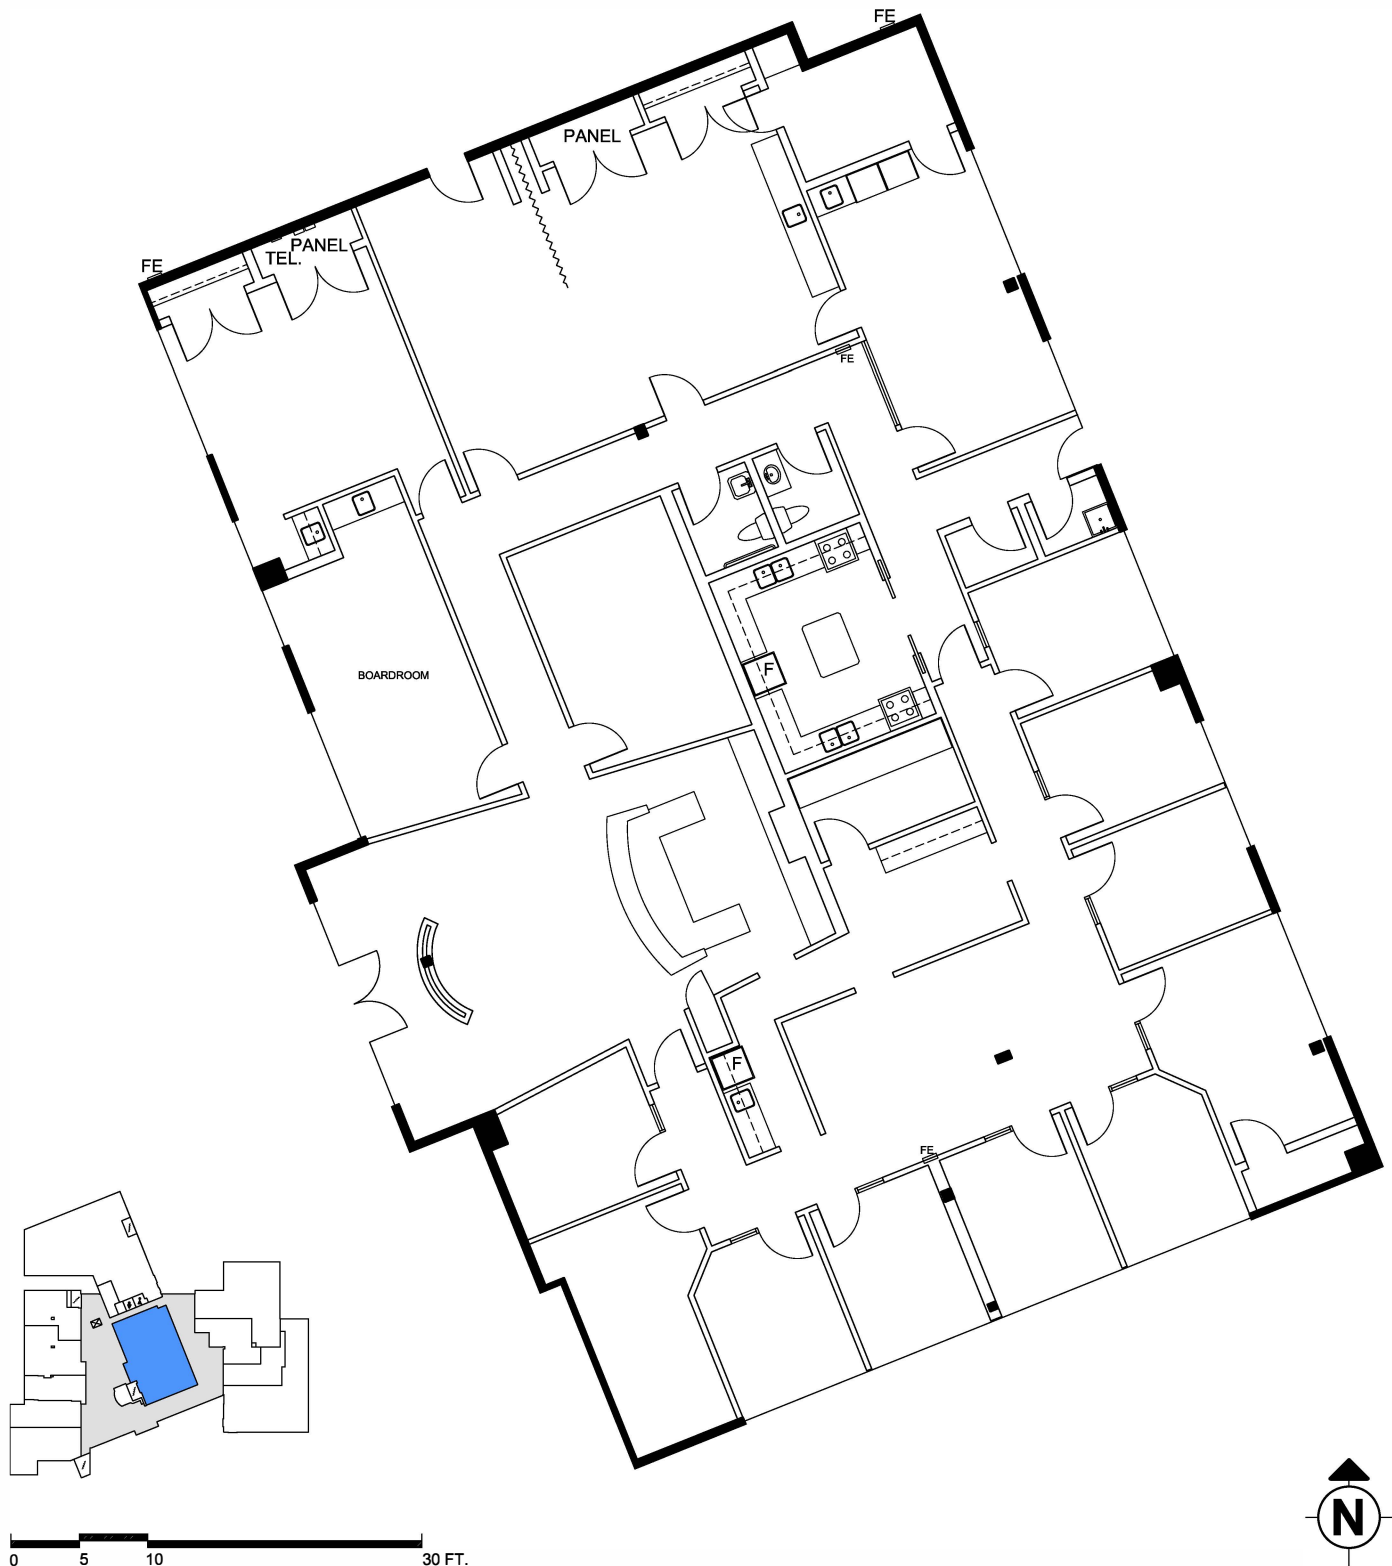

FLOOR PLAN

APPROXIMATE NORTH
© 2024 Space Database Inc. All Rights Reserved

PROJECT NAME
QUEEN STREET PLACE

505 QUEEN ST
SPRUCE GROVE, AB

DRAWING NAME
SUITE 105
6,745 S.F.
AS PER ANSI/BOMA Z65.1 1996

SCALE
AS NOTED

DATE			
OCTOBER	10	2024	

DRAWING NO.
M105